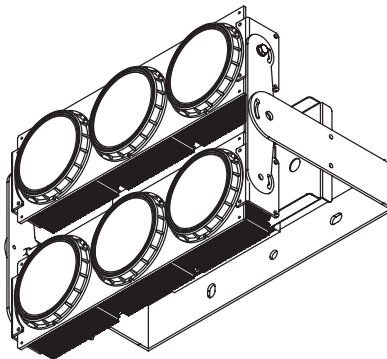

- DMX: high resolution 4,096 steps dims to <0.1%

Housing

- Material: Aluminum, Tempered Glass
- Weight: 200W / 18lbs, 400W / 37.48lbs, 600W / 57.3lbs

Mounting

- Bracket Mount
- (AC/Dimming cable length: Standard / 6ft)

400W / 6 Modules

600W / 9 Modules

Mounting Options

Bracket Mount / 3 Modules

Bracket Mount / 6 Modules

Bracket Mount / 9 Modules

Accessory

Glare Shield Baffle