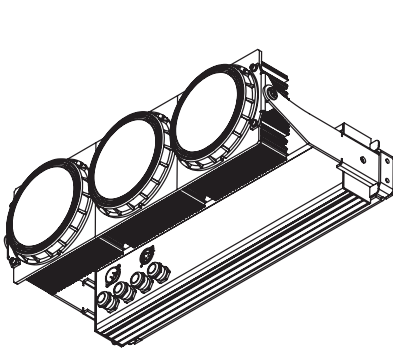

- DMX: high resolution 4,096 steps dims to <0.1%

Housing

- Material: Aluminum, Tempered Glass
- Weight: 200W / 18lbs, 400W / 37.48lbs, 600W / 57.3lbs

Mounting

- Bracket Mount
- (AC/Dimming cable length: Standard / 6ft)

400W / 6 Modules

600W / 9 Modules

Mounting Options

Bracket Mount / 3 Modules

Bracket Mount / 6 Modules

Bracket Mount / 9 Modules

Accessory

Glare Shield Baffle