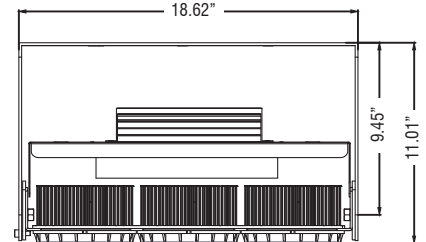

Bracket Mount / 9 Modules