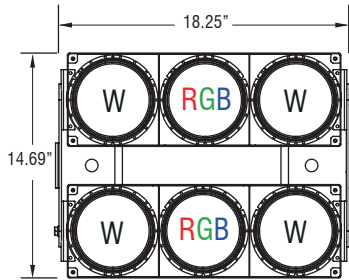

- DMX: high resolution 4,096 steps dims to <0.1%

Housing

- Material: Aluminum, Tempered Glass
- Weight: 200W / 18lbs, 400W / 37.48lbs, 600W / 57.3lbs

Mounting

- Bracket Mount
- (AC/Dimming cable length: Standard / 6ft)

Beam Angle	Finish	Mounting	Accessories
<input type="text"/>	<input type="text"/>	<input type="text"/>	<input type="text"/>
15 15° 25 25° 40 40° 60 60°	BLK Black	BRK Bracket Mount	GSB Glare Shield Baffle GSV Glare Shield Visor EMP Remote Emergency Pack SLP Slipfitter

Tetriss 2.0 W+RGB Series - Standard

Delivered Lumens* (Single White Module)

Wattage	70W
5000K	7410 lm
4000K	6500 lm
3000K	6040 lm

Delivered Lumens* (Single RGB Module)

Wattage	50W
RGB	2145 lm

Dimensions

200W / 3 Modules