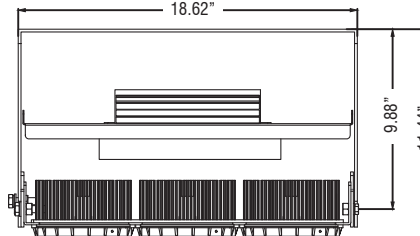

Bracket Mount / 6 Modules