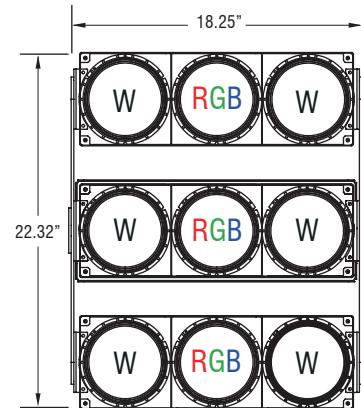

600W / 9 Modules