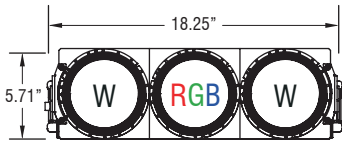

Dimensions

200W / 3 Modules