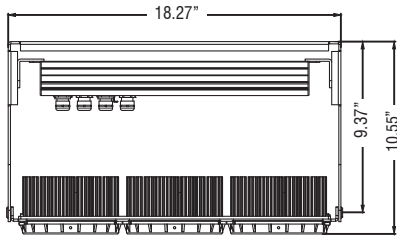

Mounting Options

Bracket Mount / 3 Modules