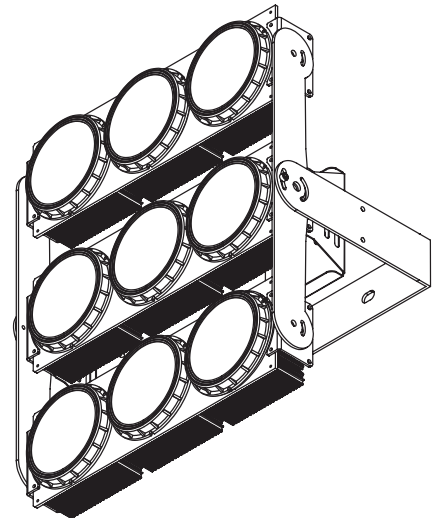

- DMX: high resolution 4,096 steps dims to <0.1%

Housing

- Material: Aluminum, Tempered Glass
- Weight: 200W / 18lbs, 400W / 37.48lbs, 600W / 57.3lbs

Mounting

- Bracket Mount
- (AC/Dimming cable length: Standard / 6ft)

400W / 6 Modules

600W / 9 Modules

Mounting Options

Bracket Mount / 3 Modules

Bracket Mount / 6 Modules

Bracket Mount / 9 Modules

Accessory

Glare Shield Baffle